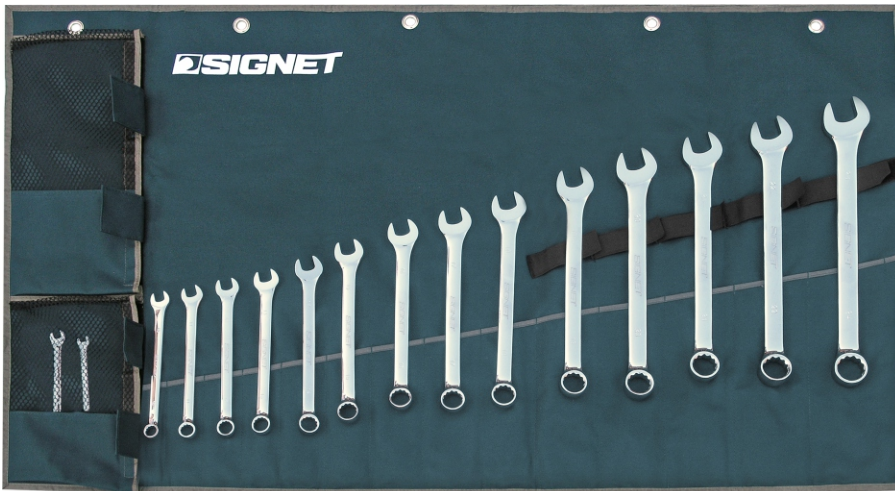

SIGNET

21 PIECE 1/4" DRIVE SAE SOCKET SET

**LIMITED
QUANTITIES**

\$101⁵⁸

11621

Sugg Retail \$154.47

- 9 Reg Sockets - 3/16 to 1/2"
- 6 Deep Sockets - 1/4" to 1/2"
- 1 Pro Locking Ratchet
- 2 Extension Bars - 3", 6"
- 1 Universal Joint
- 1 Spinner Handle

**SAVE
34%**

16 PIECE SAE COMBINATION WRENCH SET

**FULL
POLISH**

30616 Sugg Retail \$501.01
1/4" to 1-1/4", CrV

SAVE
42%

\$292⁸⁹

16 PIECE METRIC COMBINATION WRENCH SET

**FULL
POLISHED**

SAVE
42%

30726 Sugg Retail \$331.25
8mm to 22mm, 24mm, CrV

\$193⁶⁵

Spring Savings

SIGNET

15 PIECE INDUSTRIAL SCREWDRIVER SET

GENUINE ROBERTSON
HARDENED CRV BLADES
MAGNETIC TIPS - PHILLIPS, SLOTTED

SAVE
25%

**LIMITED
QUANTITIES**

\$69⁸⁵

52994

Sugg Retail \$196.59

7 - Slotted, 4 - Phillips, 4 - Robertson

Tools not included
INCLUDES
EXS
**MULTI FUNCTIONAL
POUCH**

22PC HEX KEY SET, SAE/METRIC

SAE/
METRIC